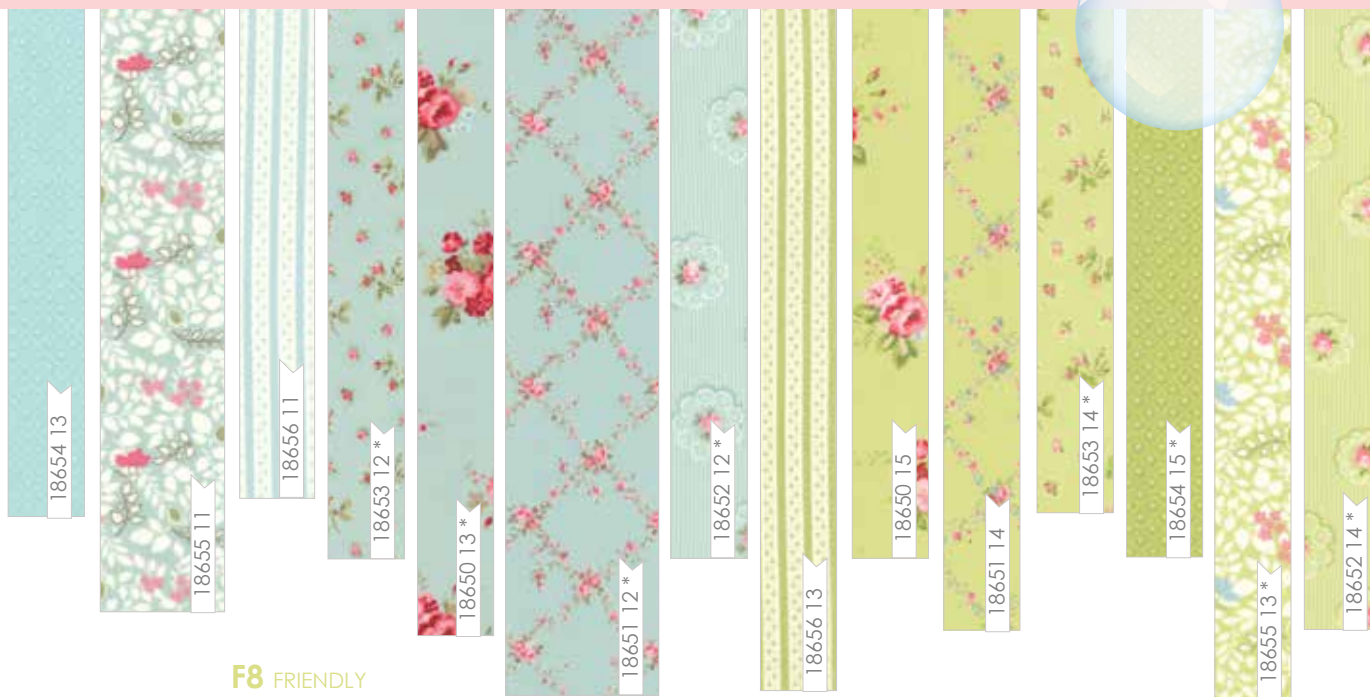

Caroline

brenda riddle designs
Acorn Quilt & Gift Company

When I think about it, Caroline is filled with my favorites - classic florals and ticking stripes, a sweet hobnail-glass texture, feedsack-inspired prints. The warm, soft colors evoke the sweetest times of day... those times just before the sun rises and the moments right after the sun sets over the horizon. Those are good times... sweet times. The designs and hues of Caroline are sure to surround you and awaken those feelings of comfort. May that sweetness surround you for days to come.

FQ FRIENDLY

AQ 258 / AQ 258G

Opie's Home Size: 83" x 83"

F8 FRIENDLY

Size: 66" x 66"

...then spring became the summer

18650

Asst. 15

•31 Prints •100% Premium Cotton

JR's, LC's, MC's and PP's include two each of 18653, 18654 and 18656 14.

Caroline

brenda riddle designs

November Delivery **56**

F8 FRIENDLY

JR FRIENDLY

Size: 65" x 65"

AQ 256 / AQ 256G
Tulip Crosses Size: 77" x 77"

AQ 259 / AQ 259G
Simple Pleasures Size: 86" x 86"

AQ 257 / AQ 257G
Patches Size: 40" x 52"