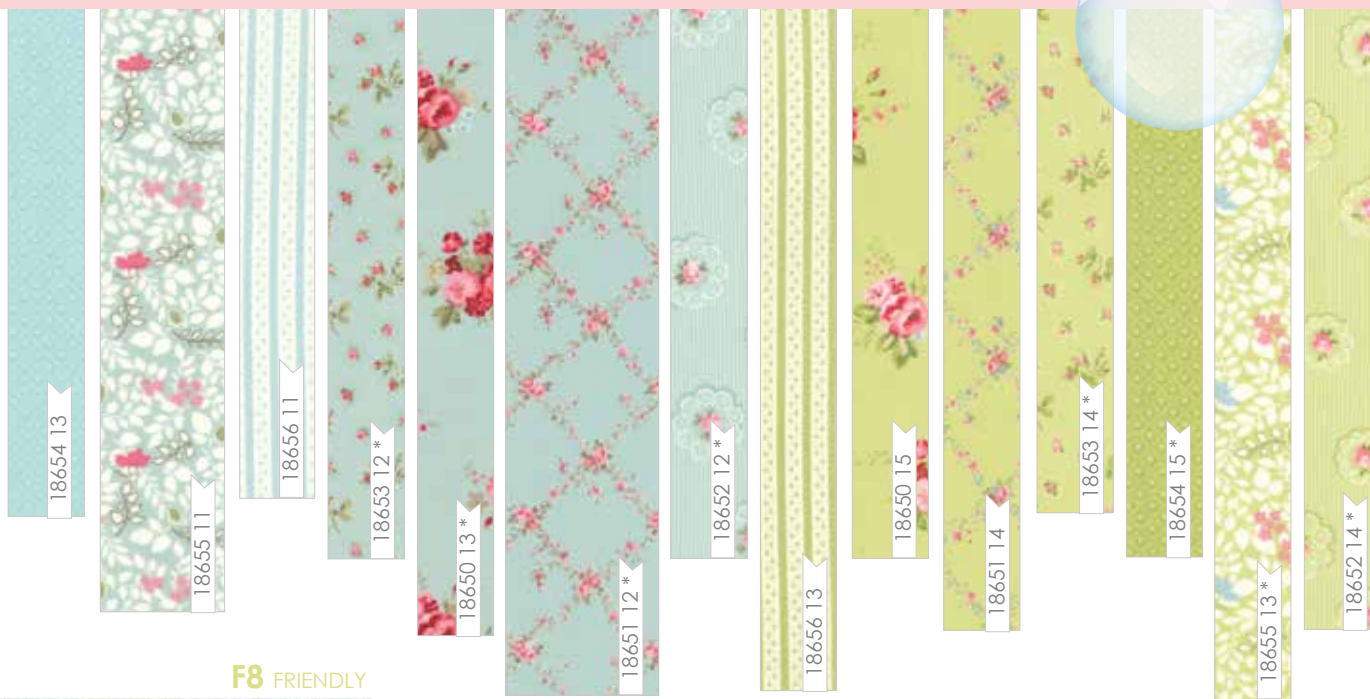

Caroline

brenda riddle designs
Acorn Quilt & Gift Company

When I think about it, Caroline is filled with my favorites - classic florals and ticking stripes, a sweet hobnail-glass texture, feedsack-inspired prints. The warm, soft colors evoke the sweetest times of day... those times just before the sun rises and the moments right after the sun sets over the horizon. Those are good times... sweet times. The designs and hues of Caroline are sure to surround you and awaken those feelings of comfort. May that sweetness surround you for days to come.

FQ FRIENDLY

AQ 258 / AQ 258G

Opie's Home Size: 83" x 83"

F8 FRIENDLY

Size: 66" x 66"

...then spring became the summer

18650

Asst. 15

•31 Prints •100% Premium Cotton

JR's, LC's, MC's and PP's include two each of 18653, 18654 and 18656 14.

Caroline

brenda riddle designs

November Delivery **56**

F8 FRIENDLY

JR FRIENDLY

Size: 65" x 65"

AQ 256 / AQ 256G
Tulip Crosses Size: 77" x 77"

AQ 259 / AQ 259G
Simple Pleasures Size: 86" x 86"

AQ 257 / AQ 257G
Patches Size: 40" x 52"