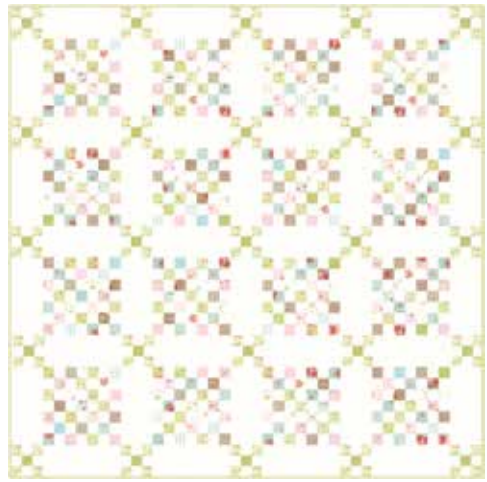

•31 Prints •100% Premium Cotton

JR's, LC's, MC's and PP's include two each of 18653, 18654 and 18656 14.

Caroline

brenda riddle designs

November Delivery **56**

F8 FRIENDLY

JR FRIENDLY

Size: 65" x 65"

AQ 256 / AQ 256G
Tulip Crosses Size: 77" x 77"

AQ 259 / AQ 259G
Simple Pleasures Size: 86" x 86"

AQ 257 / AQ 257G
Patches Size: 40" x 52"